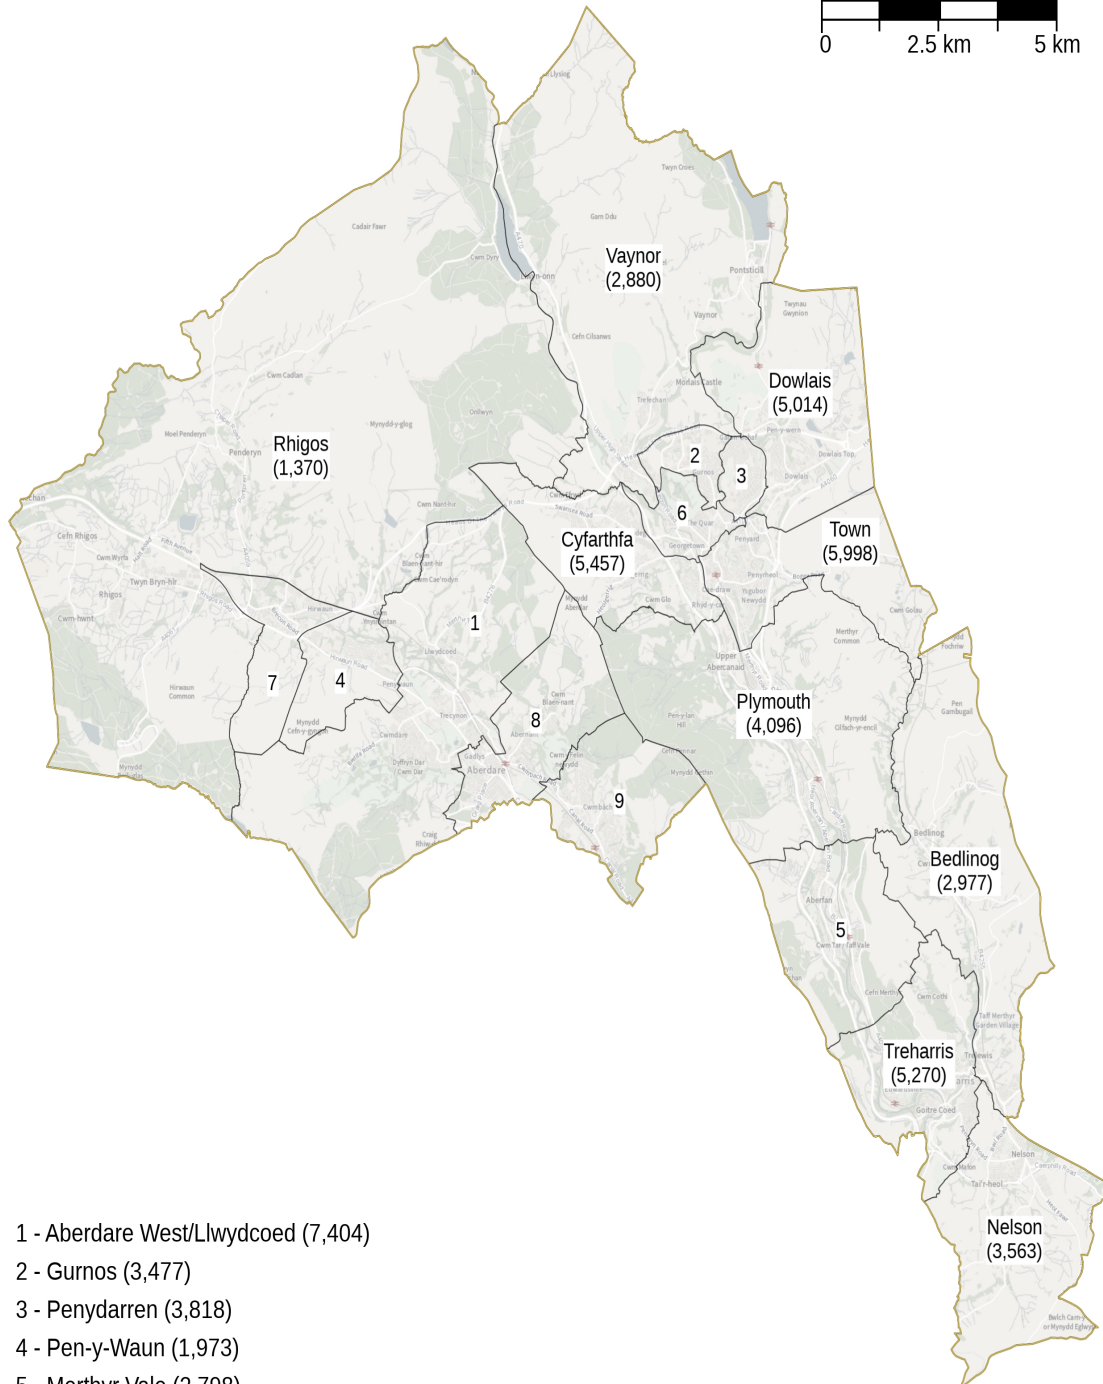

# Merthyr Tydfil and Aberdare (Merthyr Tudful ac Aberdâr)

1 : 37,124

- 1 - Aberdare West/Llwydcoed (7,404)
- 2 - Gurnos (3,477)
- 3 - Penydarren (3,818)
- 4 - Pen-y-Waun (1,973)
- 5 - Merthyr Vale (2,798)
- 6 - Park (3,296)
- 7 - Hirwaun (3,167)
- 8 - Aberdare East (4,909)
- 9 - Cwmbach (3,751)

© Crown copyright and database rights [2021] OS [100047875]